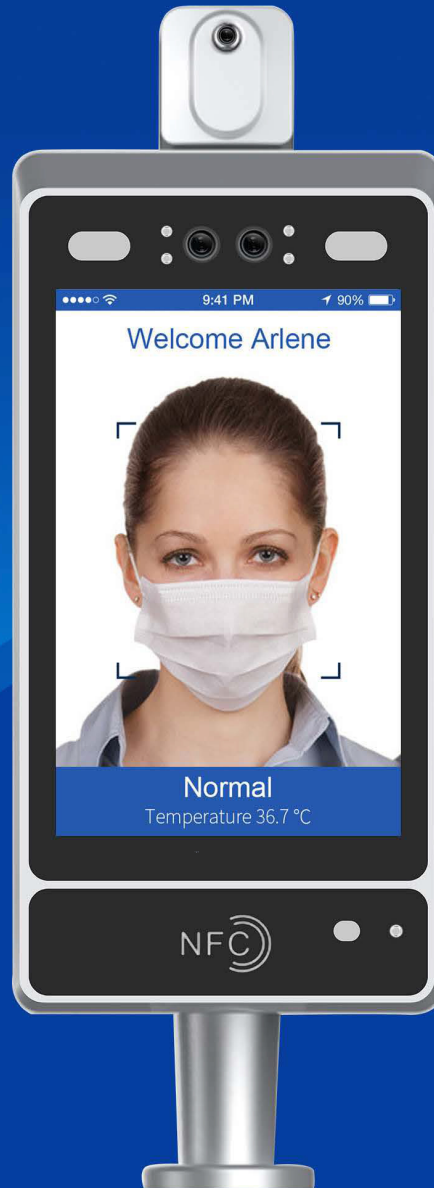

Face Recognition

Temperature Measurement Terminal

Contactless temperature detection + face recognition
supporting data report

Infrared
Thermography
Testing

Error range: ± 0.3 °C

Thermometry distance: 0.7-1m

Binocular
Liveness Detection

Recognition rate > 99.5%

8 Inch
Touch Screen

Display measured
temperature

NFC Card
Reader

Office

Customs

Hotel

School

Factory

Bus

Amusement Park

Face Recognition Temperature Measurement Terminal

Description	
OS	Android 7.1
Processor	Dual-Core 1.8GHz+Quad-Core 1.4GHz
Memory	4GB DDR, 16GB eMMC
Display	8-inch, 800*1280
Keys	1 Reset Key
Sensor	Infrared Sensor
Front Camera	Dual-lens Camera (RGB+IR), 2MP+1.3MP
Fill Light	White LED
Contactless Card Reader (Optional)	ISO14443 Type A/B, Mifare, ISO18092 compliant
SIM Slots (Optional)	1 SIM
Communications	Ethernet/WiFi/Bluetooth LTE (Optional)
Body Temperature Measurement	Precision, $\pm 0.3^{\circ}$, Best Use Distance 0.7m-1m;
Peripheral Ports	1 DC Port, 1 RJ45, 1 micro USB, 1 Wiegand, 1 RS485
Audio	Digital Audio Speaker, Microphone
Power Supply	12V/2A, POE(Optional)
Bracket (Optional)	Wall Mount Bracket, Turnstile Mount Bracket
Dimensions (mm)	272 (L)*135 (W)*30 (H)
Environmental	Operating temperature: $-10^{\circ}\text{C} \sim 45^{\circ}\text{C}$ Storage temperature: $-25^{\circ}\text{C} \sim 60^{\circ}\text{C}$
MDM (Optional)	Mobile Device Management
Certification	CE